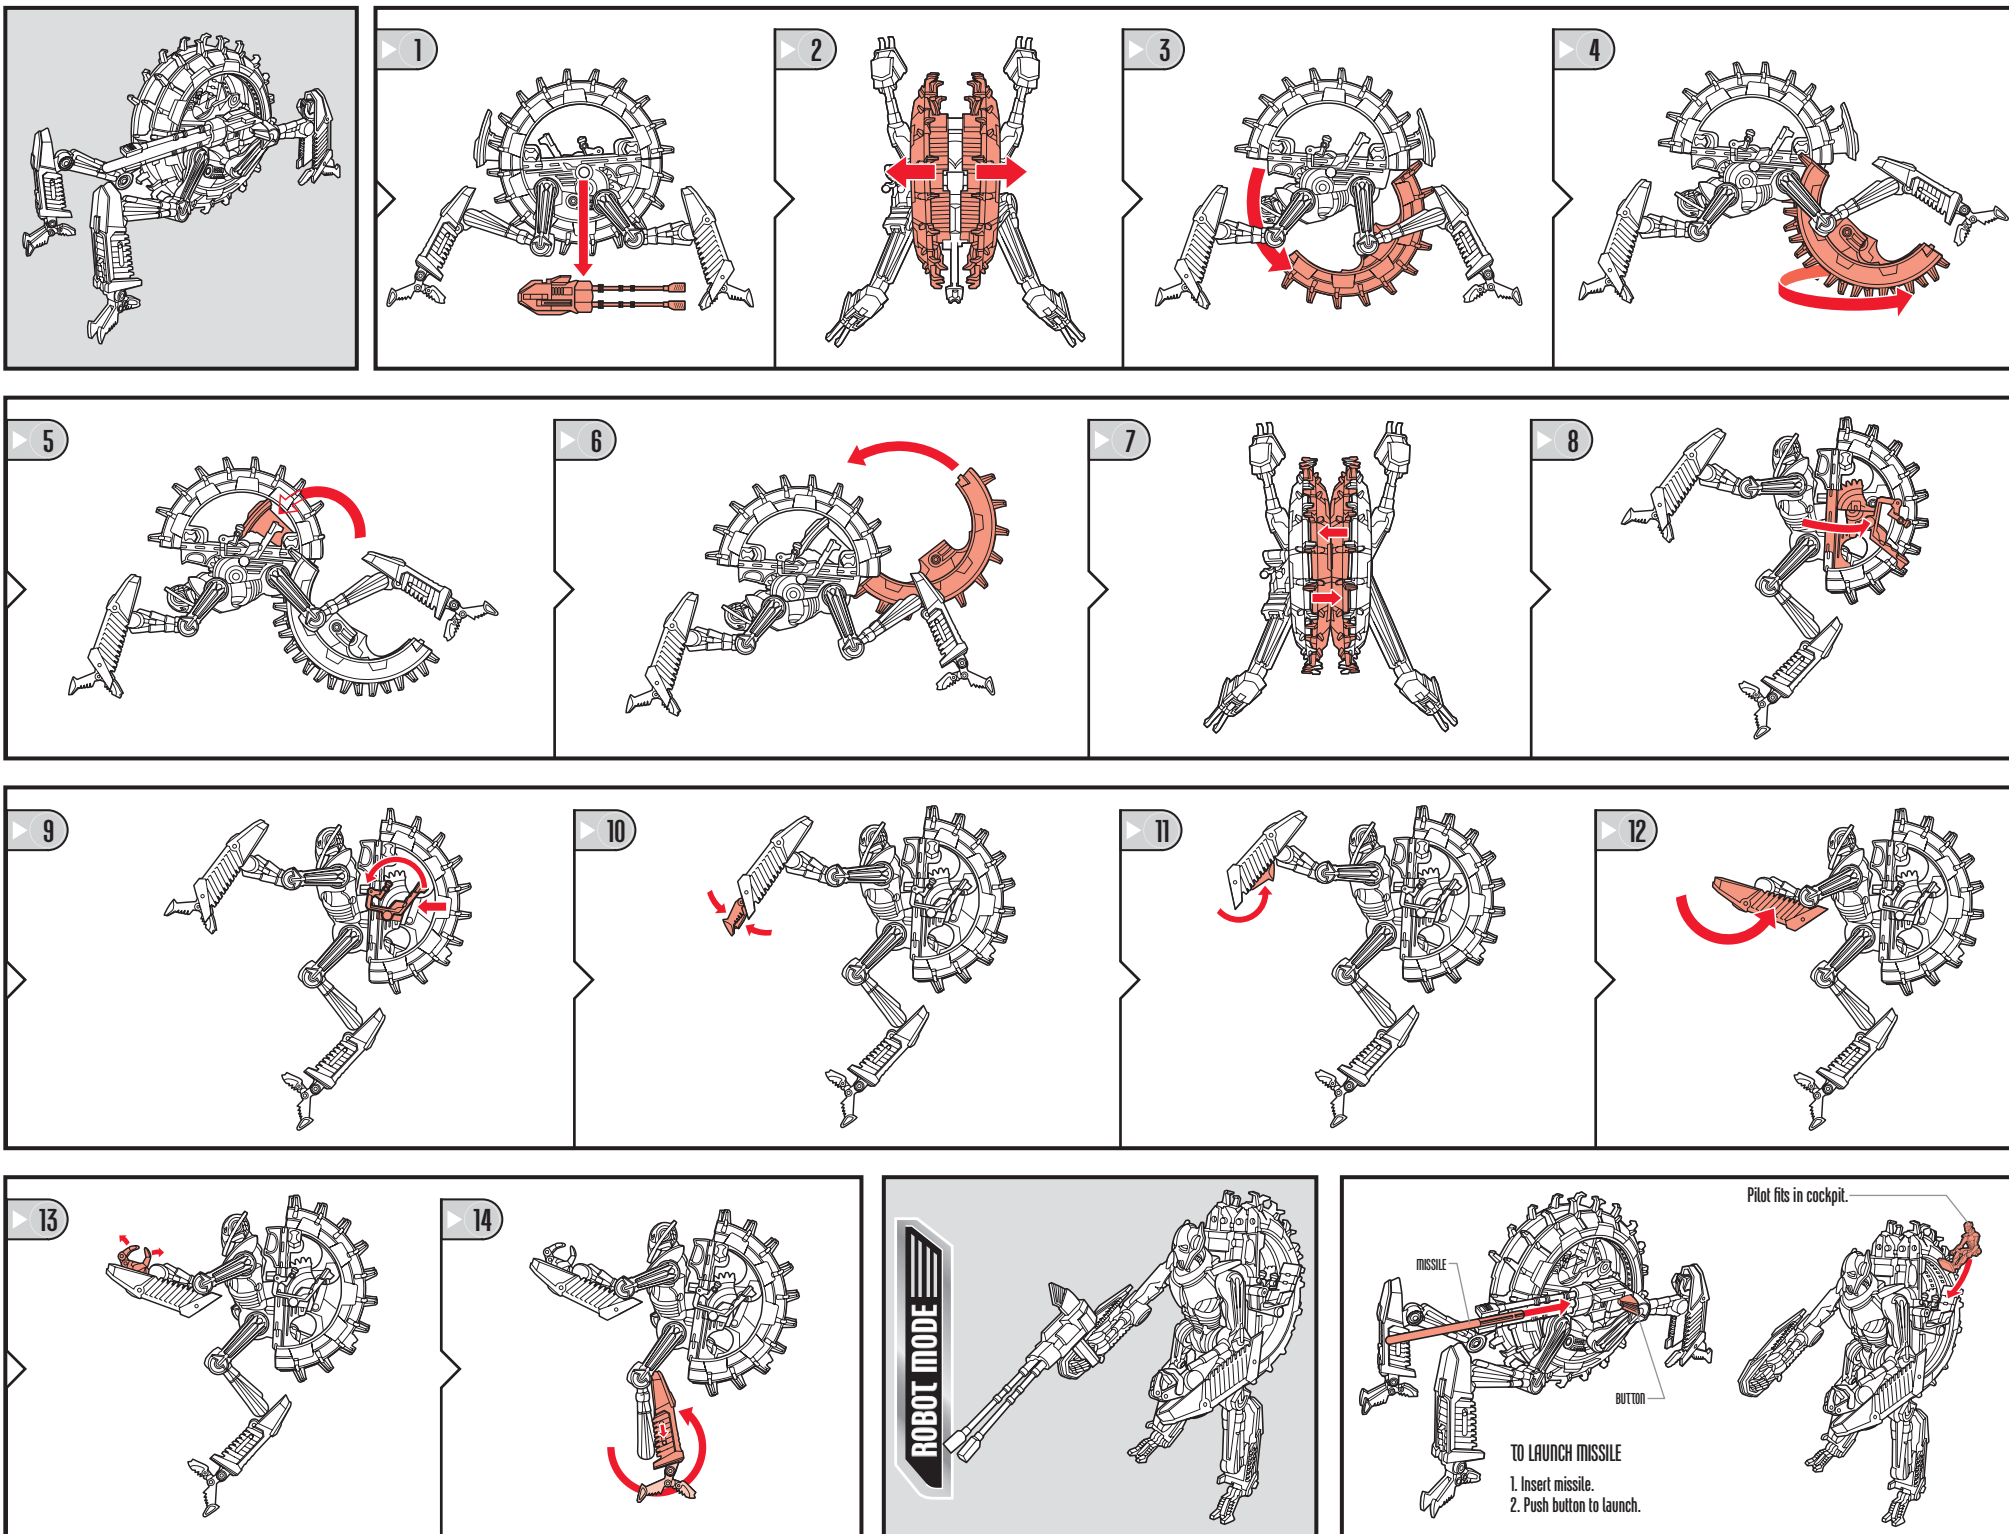

WARNING:

CHOKING HAZARD-Small parts.
Not for children under 3 years.

STAR WARS

NOTE: Some parts are made to detach if excessive force is applied and are designed to be reattached if separation occurs. Adult supervision may be necessary for younger children.

CHANGING TO ROBOT

Reverse order of instructions to convert back into vehicle.